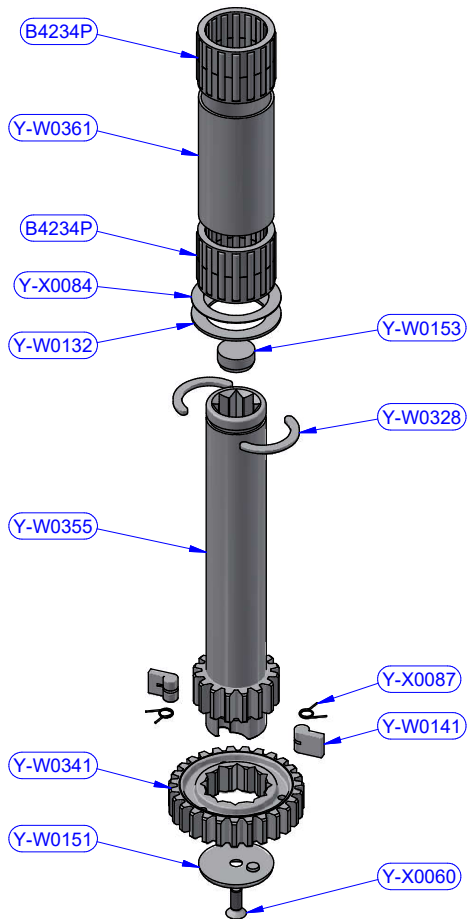

PART LIST			
CODE	DESCRIPTION	MATERIAL	Q.TY
Y-W0158	Skirt	Aluminium	1
Y-W1020	Cylinder pin	S.Steel	2
Y-WA322	Base + Gears assy	Various	1
Y-WA315	Main shaft assy	Various	1
Y-WA308	Drum	Various	1
Y-W0922	Upper disk	Aluminium	1
Y-W0143	ST plug	Plastic	5
Y-W1083	Self-tailing arm	Aluminium	1
Y-W0006	Upper ring washer	Plastic	1
Y-W1015	Upper cap	Aluminium	1
Y-W0017	Stripper	Plastic	1
Y-X0057	Screw	S.Steel	1
Y-W0721	Opening Tool	S.Steel	1

Y-WA308 - PART LIST			
CODE	DESCRIPTION	MATERIAL	Q.TY
SFT000	Torlon ball	Torlon	57
Y-W0041	ST central disk	Aluminium	1
Y-W0047	ST lower disk	Aluminium	1
Y-W0049	ST disk bush	Plastic	4
Y-WA002	ST-spring assy	S.Steel	4
Y-WA234	Drum	Various	1
Y-X0051	Screw	S.Steel	1
Y-X0070	Screw	S.Steel	4
Y-X0072	S.Steel washer	S.Steel	4

Y-WA322 - PART LIST

CODE	DESCRIPTION	MATERIAL	Q.TY
B10637P	Roller bearing	Plastic / Peek	2
Y-W0023	Bearing track	Plastic / S.Steel	1
Y-W0033	Main-shaft bushing	Plastic	1
Y-W1020	Cylinder pin	S.Steel	2
Y-W1033	S.steel washer	S.Steel	4
Y-WA313	Base + Stem	Aluminium	1
Y-WA318	Gears kit	Various	1
Y-WA320	Gears kit	Various	1
Y-X0069	Screw	S.Steel	4

Y-WA315 - PART LIST			
CODE	DESCRIPTION	MATERIAL	Q.TY
B4234P	Roller bearing	Plastic / Peek	2
Y-W0132	S.Steel washer	S.Steel	1
Y-W0141	Pawl	S.Steel	2
Y-W0151	Shaft cap	Plastic	1
Y-W0153	Shaft cap	POM-C	1
Y-W0328	Half-ring	Chromed brass	2
Y-W0341	Gear "A2"	Bronze	1
Y-W0355	Main shaft	S.Steel	1
Y-W0361	Pipe spacer	Plastic	1
Y-X0060	Screw	S.Steel	1
Y-X0084	Washer	Tufnol	1
Y-X0087	Torsion spring	S.Steel	2