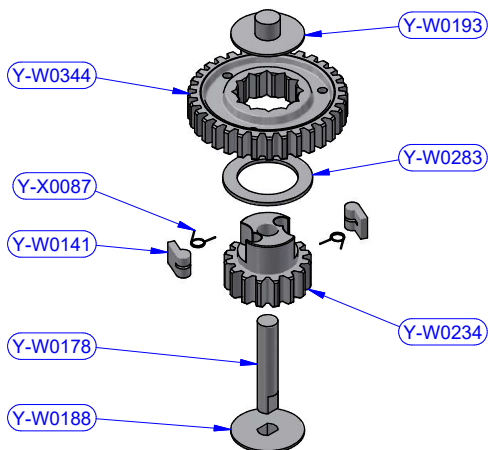

Y-WA308 - PART LIST			
CODE	DESCRIPTION	MATERIAL	Q.TY
SFT000	Torlon ball	Torlon	57
Y-W0041	ST central disk	Aluminium	1
Y-W0047	ST lower disk	Aluminium	1
Y-W0049	ST disk bush	Plastic	4
Y-WA002	ST-spring assy	S.Steel	4
Y-WA234	Drum	Various	1
Y-X0051	Screw	S.Steel	1
Y-X0070	Screw	S.Steel	4
Y-X0072	S.Steel washer	S.Steel	4

Y-WA322 - PART LIST

CODE	DESCRIPTION	MATERIAL	Q.TY
B10637P	Roller bearing	Plastic / Peek	2
Y-W0023	Bearing track	Plastic / S.Steel	1
Y-W0033	Main-shaft bushing	Plastic	1
Y-W1020	Cylinder pin	S.Steel	2
Y-W1033	S.steel washer	S.Steel	4
Y-WA313	Base + Stem	Aluminium	1
Y-WA318	Gears kit	Various	1
Y-WA320	Gears kit	Various	1
Y-X0069	Screw	S.Steel	4

Y-WA315 - PART LIST			
CODE	DESCRIPTION	MATERIAL	Q.TY
B4234P	Roller bearing	Plastic / Peek	2
Y-W0132	S.Steel washer	S.Steel	1
Y-W0141	Pawl	S.Steel	2
Y-W0151	Shaft cap	Plastic	1
Y-W0153	Shaft cap	POM-C	1
Y-W0328	Half-ring	Chromed brass	2
Y-W0341	Gear "A2"	Bronze	1
Y-W0355	Main shaft	S.Steel	1
Y-W0361	Pipe spacer	Plastic	1
Y-X0060	Screw	S.Steel	1
Y-X0084	Washer	Tufnol	1
Y-X0087	Torsion spring	S.Steel	2

Y-WA318 - PART LIST			
CODE	DESCRIPTION	MATERIAL	Q.TY
Y-W0130	Gear axis	S.Steel	1
Y-W0141	Pawl	S.Steel	3
Y-W0183	Gear upper washer	Plastic	1
Y-W0191	Gear lower washer	Plastic	1
Y-W0231	Gear "B1"	Bronze	1
Y-W0232	Gear "B2"	Bronze	1
Y-W0761	Gear ring	S.Steel	1
Y-X0052	Screw	S.Steel	3
Y-X0087	Torsion spring	S.Steel	3