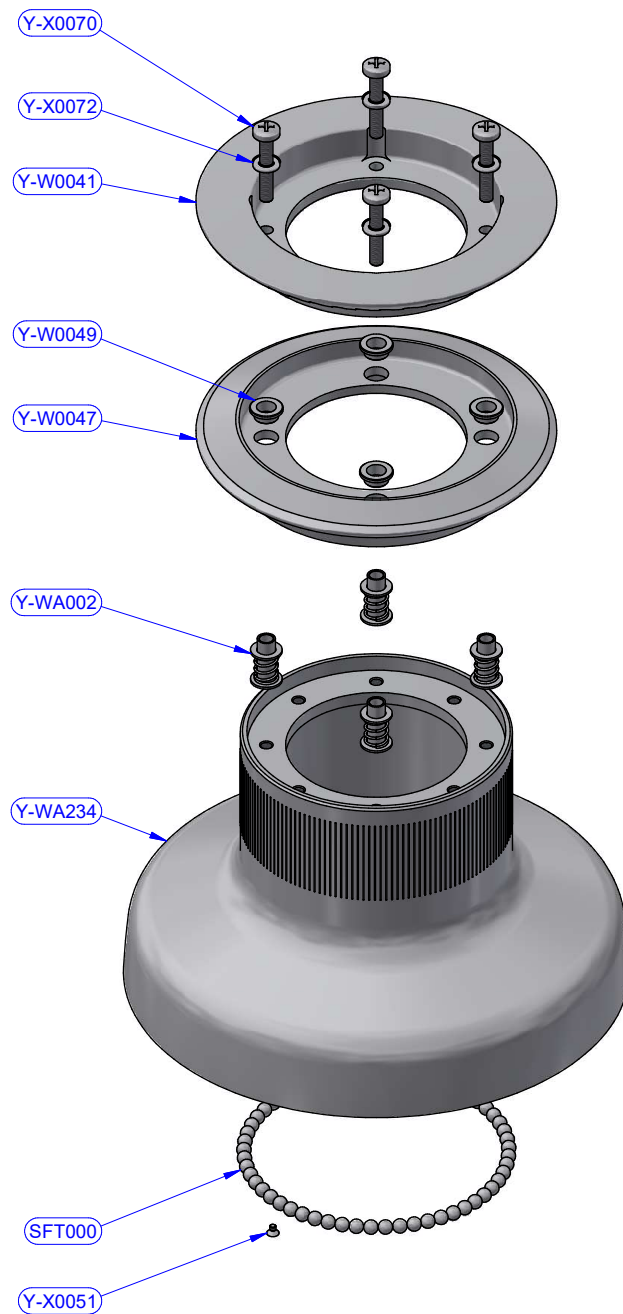

PART LIST			
CODE	DESCRIPTION	MATERIAL	Q.TY
Y-W0158	Skirt	Aluminium	1
Y-W1020	Cylinder pin	S.Steel	2
Y-WA322	Base + Gears assy	Various	1
Y-WA315	Main shaft assy	Various	1
Y-WA308	Drum	Various	1
Y-W0922	Upper disk	Aluminium	1
Y-W0143	ST plug	Plastic	5
Y-W1083	Self-tailing arm	Aluminium	1
Y-W0006	Upper ring washer	Plastic	1
Y-W1015	Upper cap	Aluminium	1
Y-W0017	Stripper	Plastic	1
Y-X0057	Screw	S.Steel	1
Y-W0721	Opening Tool	S.Steel	1

Y-WA308 - PART LIST			
CODE	DESCRIPTION	MATERIAL	Q.TY
SFT000	Torlon ball	Torlon	57
Y-W0041	ST central disk	Aluminium	1
Y-W0047	ST lower disk	Aluminium	1
Y-W0049	ST disk bush	Plastic	4
Y-WA002	ST-spring assy	S.Steel	4
Y-WA234	Drum	Various	1
Y-X0051	Screw	S.Steel	1
Y-X0070	Screw	S.Steel	4
Y-X0072	S.Steel washer	S.Steel	4

Y-WA322 - PART LIST

CODE	DESCRIPTION	MATERIAL	Q.TY
B10637P	Roller bearing	Plastic / Peek	2
Y-W0023	Bearing track	Plastic / S.Steel	1
Y-W0033	Main-shaft bushing	Plastic	1
Y-W1020	Cylinder pin	S.Steel	2
Y-W1033	S.steel washer	S.Steel	4
Y-WA313	Base + Stem	Aluminium	1
Y-WA318	Gears kit	Various	1
Y-WA320	Gears kit	Various	1
Y-X0069	Screw	S.Steel	4

Y-WA315 - PART LIST			
CODE	DESCRIPTION	MATERIAL	Q.TY
B4234P	Roller bearing	Plastic / Peek	2
Y-W0132	S.Steel washer	S.Steel	1
Y-W0141	Pawl	S.Steel	2
Y-W0151	Shaft cap	Plastic	1
Y-W0153	Shaft cap	POM-C	1
Y-W0328	Half-ring	Chromed brass	2
Y-W0341	Gear "A2"	Bronze	1
Y-W0355	Main shaft	S.Steel	1
Y-W0361	Pipe spacer	Plastic	1
Y-X0060	Screw	S.Steel	1
Y-X0084	Washer	Tufnol	1
Y-X0087	Torsion spring	S.Steel	2