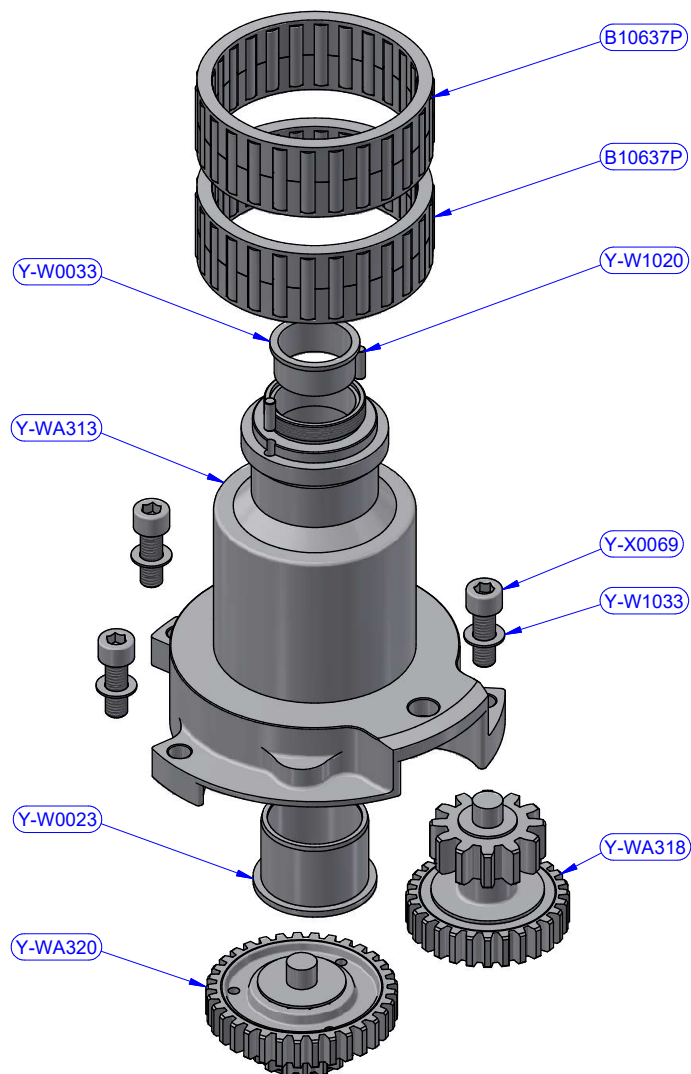

PART LIST			
CODE	DESCRIPTION	MATERIAL	Q.TY
Y-W0158	Skirt	Aluminium	1
Y-W1020	Cylinder pin	S.Steel	2
Y-WA322	Base + Gears assy	Various	1
Y-WA315	Main shaft assy	Various	1
Y-WA308	Drum	Various	1
Y-W0922	Upper disk	Aluminium	1
Y-W0143	ST plug	Plastic	5
Y-W1083	Self-tailing arm	Aluminium	1
Y-W0006	Upper ring washer	Plastic	1
Y-W1015	Upper cap	Aluminium	1
Y-W0017	Stripper	Plastic	1
Y-X0057	Screw	S.Steel	1
Y-W0721	Opening Tool	S.Steel	1

Y-WA308 - PART LIST			
CODE	DESCRIPTION	MATERIAL	Q.TY
SFT000	Torlon ball	Torlon	57
Y-W0041	ST central disk	Aluminium	1
Y-W0047	ST lower disk	Aluminium	1
Y-W0049	ST disk bush	Plastic	4
Y-WA002	ST-spring assy	S.Steel	4
Y-WA234	Drum	Various	1
Y-X0051	Screw	S.Steel	1
Y-X0070	Screw	S.Steel	4
Y-X0072	S.Steel washer	S.Steel	4

Y-WA322 - PART LIST

CODE	DESCRIPTION	MATERIAL	Q.TY
B10637P	Roller bearing	Plastic / Peek	2
Y-W0023	Bearing track	Plastic / S.Steel	1
Y-W0033	Main-shaft bushing	Plastic	1
Y-W1020	Cylinder pin	S.Steel	2
Y-W1033	S.steel washer	S.Steel	4
Y-WA313	Base + Stem	Aluminium	1
Y-WA318	Gears kit	Various	1
Y-WA320	Gears kit	Various	1
Y-X0069	Screw	S.Steel	4

Y-WA315 - PART LIST			
CODE	DESCRIPTION	MATERIAL	Q.TY
B4234P	Roller bearing	Plastic / Peek	2
Y-W0132	S.Steel washer	S.Steel	1
Y-W0141	Pawl	S.Steel	2
Y-W0151	Shaft cap	Plastic	1
Y-W0153	Shaft cap	POM-C	1
Y-W0328	Half-ring	Chromed brass	2
Y-W0341	Gear "A2"	Bronze	1
Y-W0355	Main shaft	S.Steel	1
Y-W0361	Pipe spacer	Plastic	1
Y-X0060	Screw	S.Steel	1
Y-X0084	Washer	Tufnol	1
Y-X0087	Torsion spring	S.Steel	2