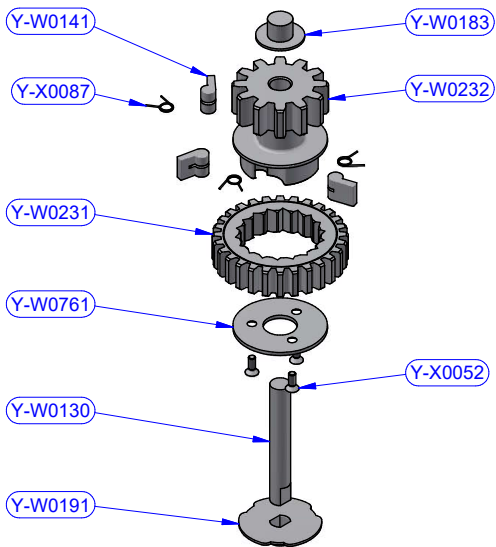

PART LIST			
CODE	DESCRIPTION	MATERIAL	Q.TY
Y-W0158	Skirt	Aluminium	1
Y-W1020	Cylinder pin	S.Steel	2
Y-WA322	Base + Gears assy	Various	1
Y-WA315	Main shaft assy	Various	1
Y-WA308	Drum	Various	1
Y-W0922	Upper disk	Aluminium	1
Y-W0143	ST plug	Plastic	5
Y-W1083	Self-tailing arm	Aluminium	1
Y-W0006	Upper ring washer	Plastic	1
Y-W1015	Upper cap	Aluminium	1
Y-W0017	Stripper	Plastic	1
Y-X0057	Screw	S.Steel	1
Y-W0721	Opening Tool	S.Steel	1

Y-WA308 - PART LIST			
CODE	DESCRIPTION	MATERIAL	Q.TY
SFT000	Torlon ball	Torlon	57
Y-W0041	ST central disk	Aluminium	1
Y-W0047	ST lower disk	Aluminium	1
Y-W0049	ST disk bush	Plastic	4
Y-WA002	ST-spring assy	S.Steel	4
Y-WA234	Drum	Various	1
Y-X0051	Screw	S.Steel	1
Y-X0070	Screw	S.Steel	4
Y-X0072	S.Steel washer	S.Steel	4

Y-WA322 - PART LIST

CODE	DESCRIPTION	MATERIAL	Q.TY
B10637P	Roller bearing	Plastic / Peek	2
Y-W0023	Bearing track	Plastic / S.Steel	1
Y-W0033	Main-shaft bushing	Plastic	1
Y-W1020	Cylinder pin	S.Steel	2
Y-W1033	S.steel washer	S.Steel	4
Y-WA313	Base + Stem	Aluminium	1
Y-WA318	Gears kit	Various	1
Y-WA320	Gears kit	Various	1
Y-X0069	Screw	S.Steel	4

Y-WA315 - PART LIST			
CODE	DESCRIPTION	MATERIAL	Q.TY
B4234P	Roller bearing	Plastic / Peek	2
Y-W0132	S.Steel washer	S.Steel	1
Y-W0141	Pawl	S.Steel	2
Y-W0151	Shaft cap	Plastic	1
Y-W0153	Shaft cap	POM-C	1
Y-W0328	Half-ring	Chromed brass	2
Y-W0341	Gear "A2"	Bronze	1
Y-W0355	Main shaft	S.Steel	1
Y-W0361	Pipe spacer	Plastic	1
Y-X0060	Screw	S.Steel	1
Y-X0084	Washer	Tufnol	1
Y-X0087	Torsion spring	S.Steel	2